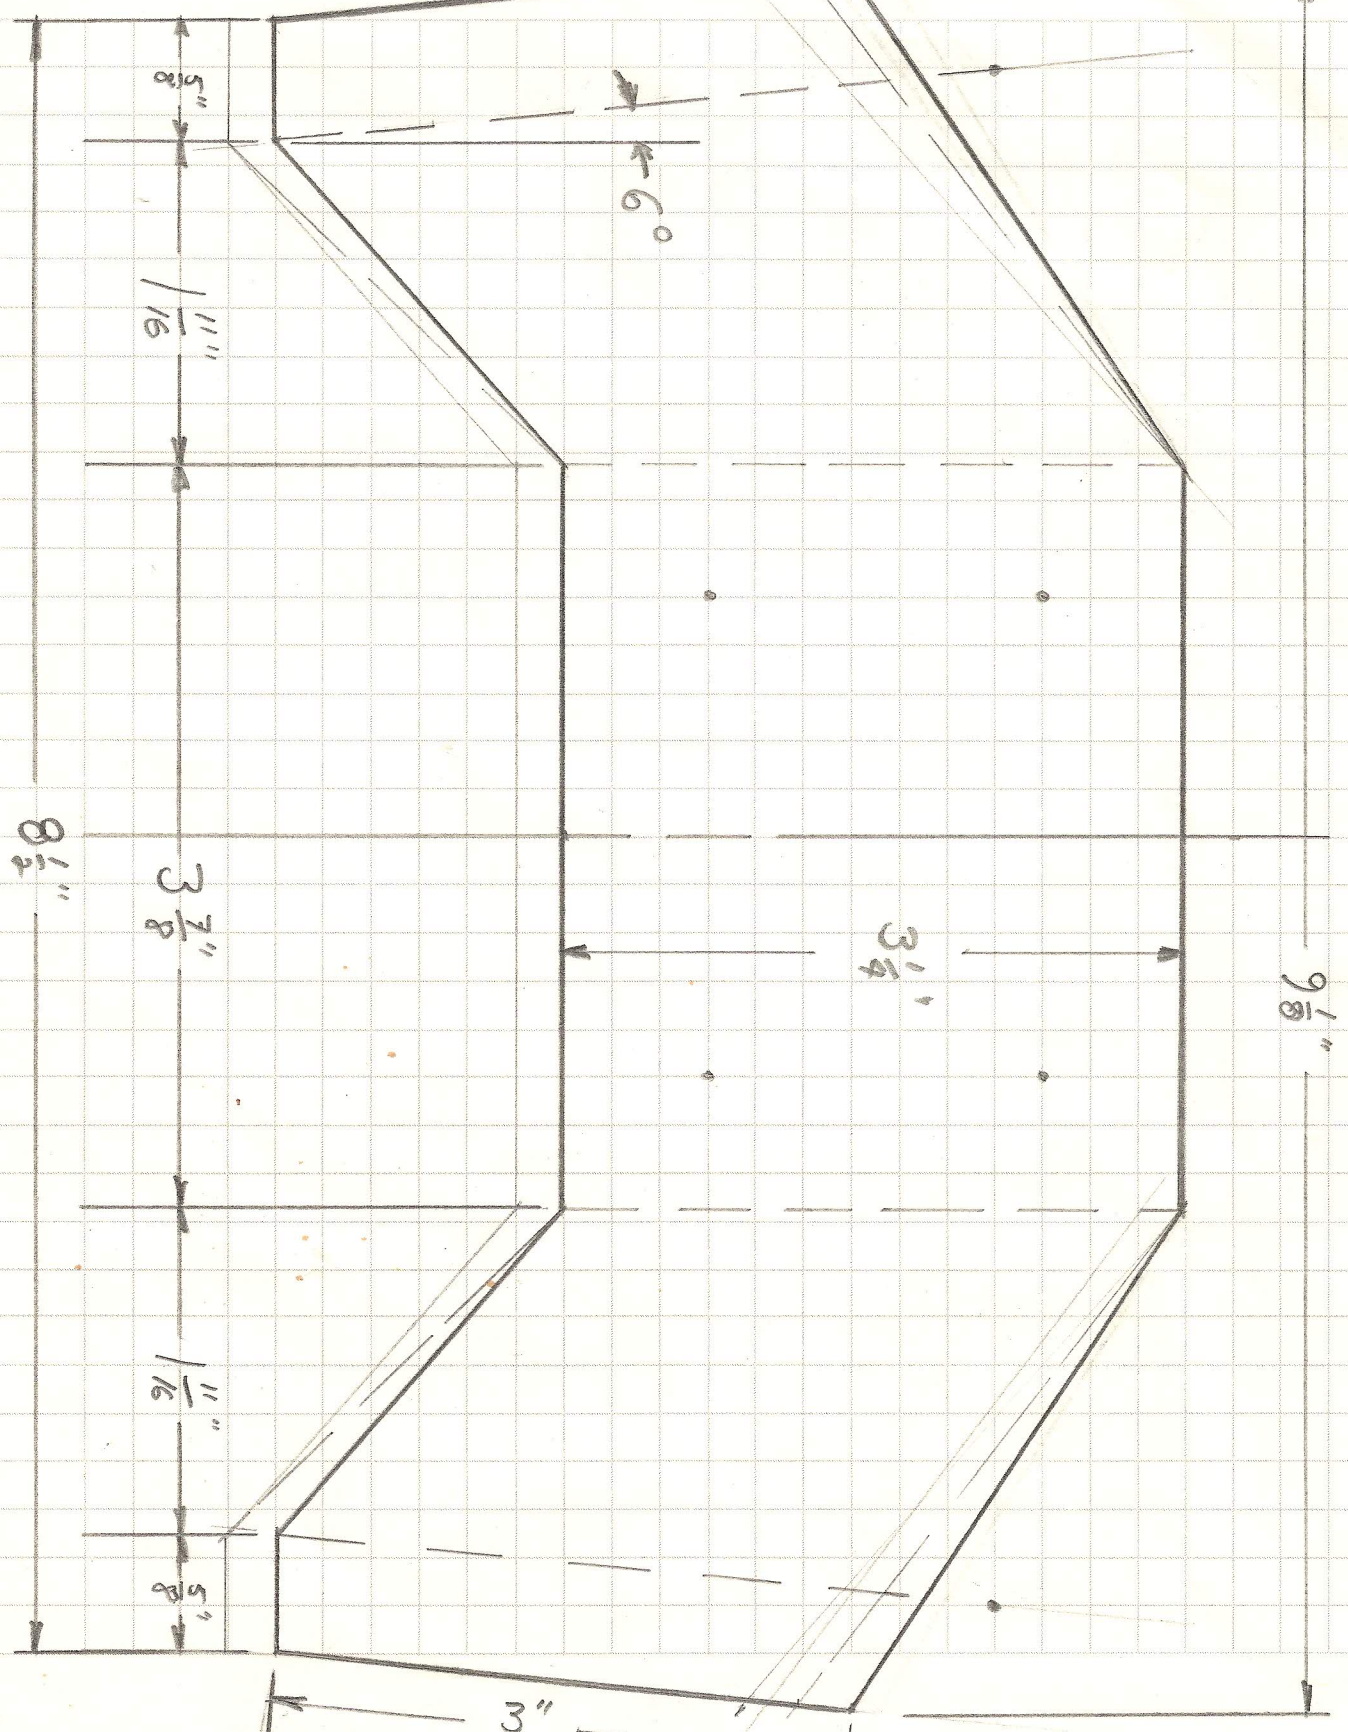

P.O. BOX 696 • LINDEN, MI 48451

FALCON 120 MOUNT FOR WREN 54 # SS

Representing Quality Service And Products

MACHINE & TOOL SALES INC