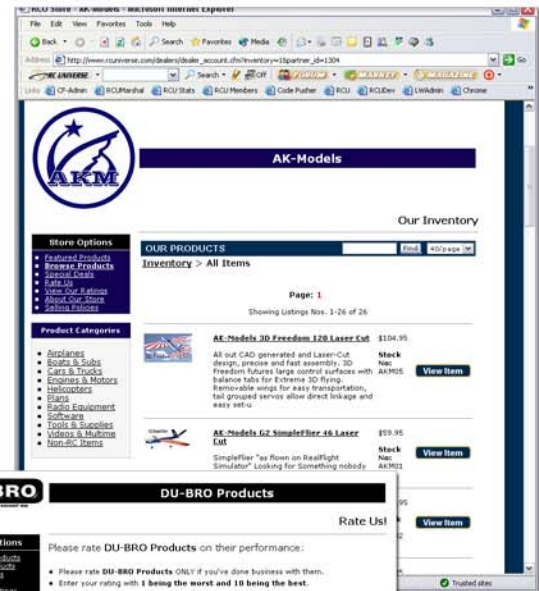

Can you push 1,000 people through your store today? WE CAN. Open your RCU Store today!

- ◆ **SETUP YOUR STORE IN MINUTES WITH YOUR LOGO AND CUSTOM COLORS YOU CHOOSE.**
- ◆ **EASY INVENTORY UPLOAD.** Upload your inventory either by spreadsheet or using our easy-to-use inventory management tools.
- ◆ **STOCK PHOTOS & MORE.** Use our stock inventory to populate major items in your store like cars, airplanes, helis, radio equipment, engines and motors.
- ◆ **DIRECT LINKS TO YOU.** Link each item in your inventory directly to it's buying page on your Website. No complex shopping carts to set up.
- ◆ **SPECIAL OFFER CREATOR.** Create custom offers with automatic expiration dates and your coupon codes for easy performance tracking. Users can search for offers by category and type.
- ◆ **STORE RATING SYSTEM.** With your store, you get a full 10-point, color-coded rating system to help you understand where you are succeeding with customers and where you need improvement.